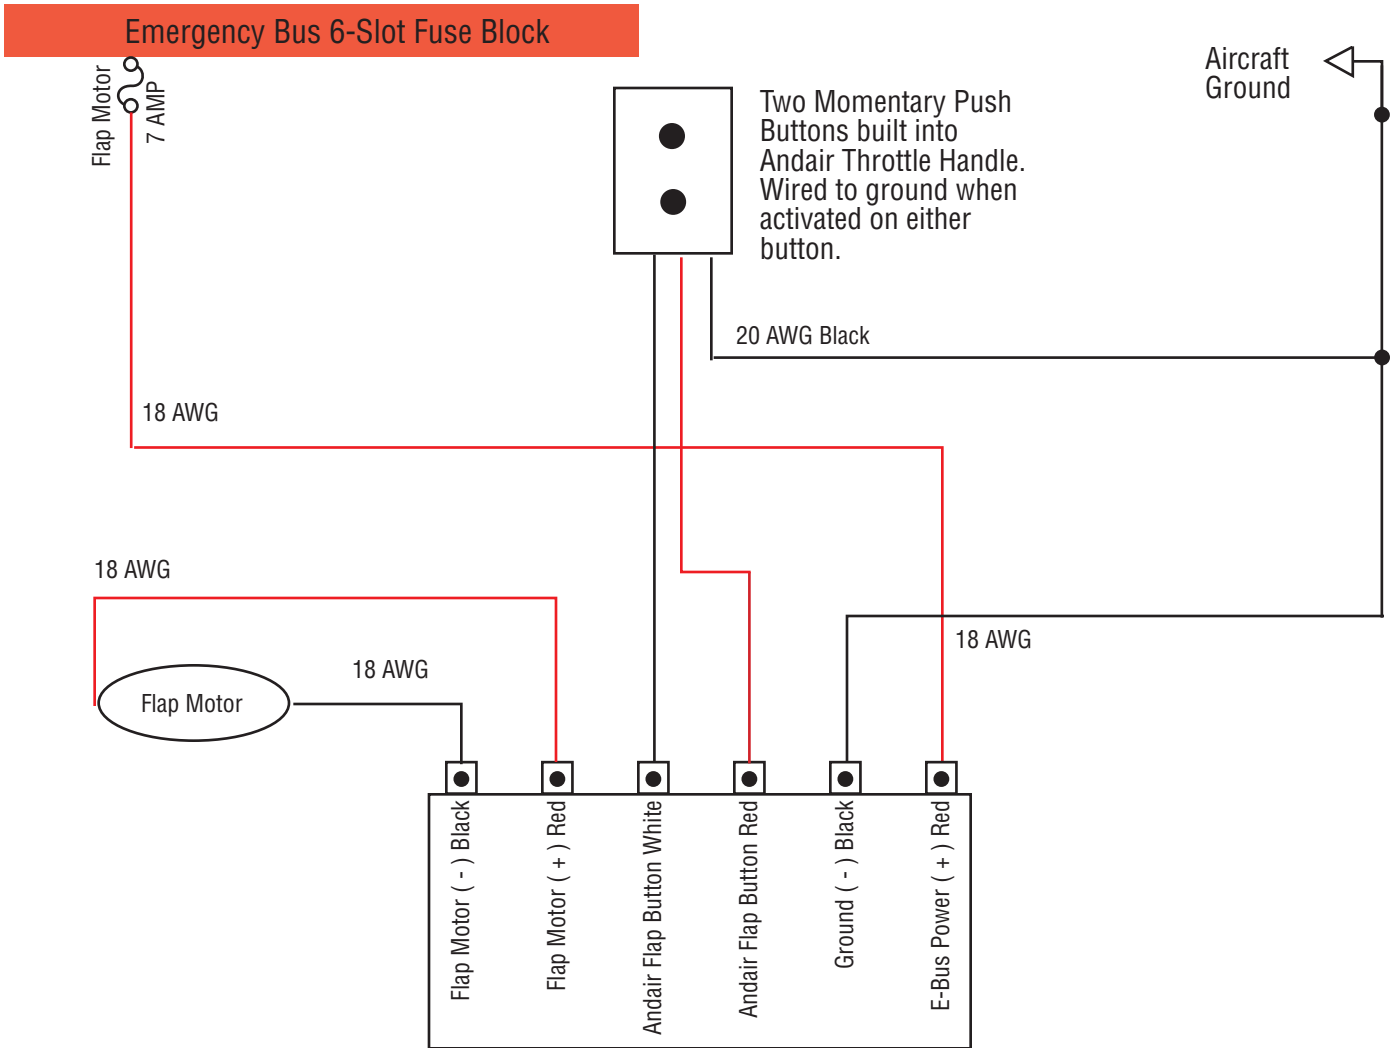

Flap Motor and Control Board Wiring Diagram

Flap Control Circuit Board, sold by Vans Aircraft Part# ES FLAP CONTROL BOARD
 Built by Advanced 503-263-0037.

Used to reverse polarity of wiring to enable flaps to move Up or Down.