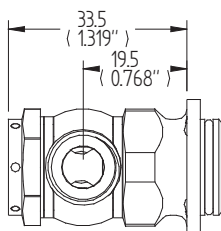

MF20
AN-6 Male
Fitting

HF20-Q
5/16" Hose
Fitting

FF20
1/4" NPT
Female Fitting

MF20-L
AN-4 Male
Fitting

HF20
3/8" Hose
Fitting

FF20-A
1/8" NPT
Female Fitting

BF20
AN-6 Male
Banjo Fitting

HF20-E
1/4" Hose
Fitting

EF20
AN-6 Male
Elbow Fitting

BF20-J
AN-4 Banjo
Fitting

BF20-H
3/8" Hose
Banjo Fitting

BF20-E
1/4" Hose
Banjo Fitting