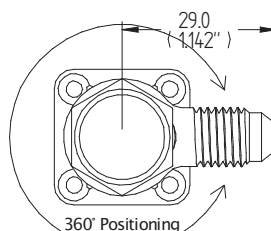

The valve is available with alternative fittings (see sheet FS20FIT) and an extension.

Image shows FS2020-D2-6F

SPECIFICATION

Weight - 353g (ex fittings).

Fittings - 6

Finish - All aluminium in contact with fuel, chromic anodised.

MF20
AN-6 Male
Fitting

HF20-Q
5/16" Hose
Fitting

FF20
1/4" NPT
Female Fitting

MF20-L
AN-4 Male
Fitting

HF20
3/8" Hose
Fitting

FF20-A
1/8" NPT
Female Fitting

BF20
AN-6 Male
Banjo Fitting

HF20-E
1/4" Hose
Fitting

EF20
AN-6 Male
Elbow Fitting

BF20-J
AN-4 Banjo
Fitting

BF20-H
3/8" Hose
Banjo Fitting

BF20-E
1/4" Hose
Banjo Fitting