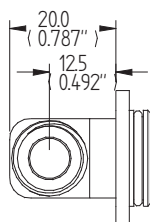

The valve is available with alternative fittings (see sheet FS20FIT) and an extension.

Image shows FS2020-D2-6F

SPECIFICATION

Weight - 353g (ex fittings).

Fittings - 6

Finish - All aluminium in contact with fuel, chromic anodised.

MF20
AN-6 Male
Fitting

HF20-Q
5/16" Hose
Fitting

FF20
1/4" NPT
Female Fitting

MF20-L
AN-4 Male
Fitting

HF20
3/8" Hose
Fitting

FF20-A
1/8" NPT
Female Fitting

BF20
AN-6 Male
Banjo Fitting

HF20-E
1/4" Hose
Fitting

EF20
AN-6 Male
Elbow Fitting

BF20-J
AN-4 Banjo
Fitting

BF20-H
3/8" Hose
Banjo Fitting

BF20-E
1/4" Hose
Banjo Fitting