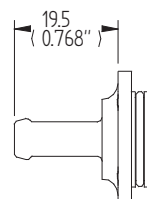

The valve is available with alternative fittings (see sheet FS20FIT) and an extension.

Image shows FS2020-D2-6F

SPECIFICATION

Weight - 353g (ex fittings).

Fittings - 6

Finish - All aluminium in contact with fuel, chromic anodised.

MF20
AN-6 Male
Fitting

HF20-Q
5/16" Hose
Fitting

FF20
1/4" NPT
Female Fitting

MF20-L
AN-4 Male
Fitting

HF20
3/8" Hose
Fitting

FF20-A
1/8" NPT
Female Fitting

BF20
AN-6 Male
Banjo Fitting

HF20-E
1/4" Hose
Fitting

EF20
AN-6 Male
Elbow Fitting

BF20-J
AN-4 Banjo
Fitting

BF20-H
3/8" Hose
Banjo Fitting

BF20-E
1/4" Hose
Banjo Fitting