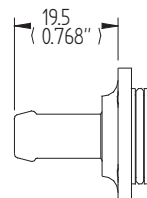

FF20
1/4" NPT
Female Fitting