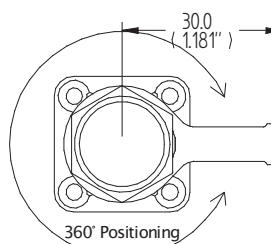

The valve is available with alternative fittings (see sheet FS20FIT) and an extension.

Image shows FS2020-D2-6F

SPECIFICATION

Weight - 353g (ex fittings).

Fittings - 6

Finish - All aluminium in contact with fuel, chromic anodised.

MF20
AN-6 Male
Fitting

HF20-Q
5/16" Hose
Fitting

FF20
1/4" NPT
Female Fitting

MF20-L
AN-4 Male
Fitting

HF20
3/8" Hose
Fitting

FF20-A
1/8" NPT
Female Fitting

BF20
AN-6 Male
Banjo Fitting

HF20-E
1/4" Hose
Fitting

EF20
AN-6 Male
Elbow Fitting

BF20-J
AN-4 Banjo
Fitting

BF20-H
3/8" Hose
Banjo Fitting

BF20-E
1/4" Hose
Banjo Fitting