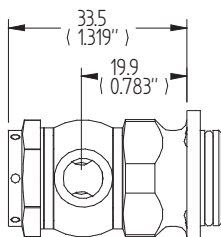

The valve is available with alternative fittings (see sheet FS20FIT) and an extension.

Image shows FS2020-D2-6F

SPECIFICATION

Weight - 353g (ex fittings).

Fittings - 6

Finish - All aluminium in contact with fuel, chromic anodised.

MF20
AN-6 Male
Fitting

HF20-Q
5/16" Hose
Fitting

FF20
1/4" NPT
Female Fitting

MF20-L
AN-4 Male
Fitting

HF20
3/8" Hose
Fitting

FF20-A
1/8" NPT
Female Fitting

BF20
AN-6 Male
Banjo Fitting

HF20-E
1/4" Hose
Fitting

EF20
AN-6 Male
Elbow Fitting

BF20-J
AN-4 Banjo
Fitting

BF20-H
3/8" Hose
Banjo Fitting

BF20-E
1/4" Hose
Banjo Fitting