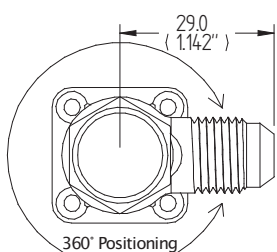

The valve is available with alternative fittings (see sheet FS20FIT) and an extension.

Image shows FS2020-D2-6F

SPECIFICATION

Weight - 353g (ex fittings).

Fittings - 6

Finish - All aluminium in contact with fuel, chromic anodised.

MF20
AN-6 Male
Fitting

HF20-Q
5/16" Hose
Fitting

FF20
1/4" NPT
Female Fitting

MF20-L
AN-4 Male
Fitting

HF20
3/8" Hose
Fitting

FF20-A
1/8" NPT
Female Fitting

BF20
AN-6 Male
Banjo Fitting

HF20-E
1/4" Hose
Fitting

EF20
AN-6 Male
Elbow Fitting

BF20-J
AN-4 Banjo
Fitting

BF20-H
3/8" Hose
Banjo Fitting

BF20-E
1/4" Hose
Banjo Fitting