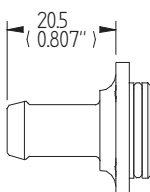

The valve is available with alternative fittings (see sheet FS20FIT) and an extension.

Image shows FS2020-D2-6F

SPECIFICATION

Weight - 353g (ex fittings).

Fittings - 6

Finish - All aluminium in contact with fuel, chromic anodised.

MF20
AN-6 Male
Fitting

HF20-Q
5/16" Hose
Fitting

FF20
1/4" NPT
Female Fitting

MF20-L
AN-4 Male
Fitting

HF20
3/8" Hose
Fitting

FF20-A
1/8" NPT
Female Fitting

BF20
AN-6 Male
Banjo Fitting

HF20-E
1/4" Hose
Fitting

EF20
AN-6 Male
Elbow Fitting

BF20-J
AN-4 Banjo
Fitting

BF20-H
3/8" Hose
Banjo Fitting

BF20-E
1/4" Hose
Banjo Fitting