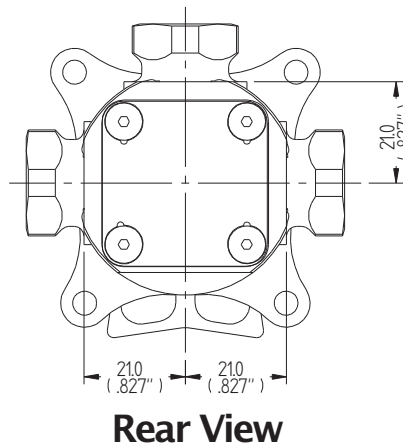

The valve is available with alternative fittings (see sheet FS20FIT) and an extension.

Image shows FS2020-D2-6F

SPECIFICATION

Weight - 353g (ex fittings).

Fittings - 6

Finish - All aluminium in contact with fuel, chromic anodised.