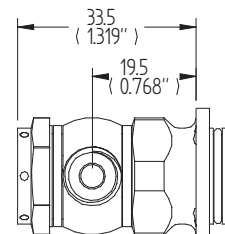

The valve is available with alternative fittings (see sheet FS20FIT) and an extension.

Image shows FS2020-D2-6F

SPECIFICATION

Weight - 353g (ex fittings).

Fittings - 6

Finish - All aluminium in contact with fuel, chromic anodised.

MF20
AN-6 Male
Fitting

HF20-Q
5/16" Hose
Fitting

FF20
1/4" NPT
Female Fitting

MF20-L
AN-4 Male
Fitting

HF20
3/8" Hose
Fitting

FF20-A
1/8" NPT
Female Fitting

BF20
AN-6 Male
Banjo Fitting

HF20-E
1/4" Hose
Fitting

EF20
AN-6 Male
Elbow Fitting

BF20-J
AN-4 Banjo
Fitting

BF20-H
3/8" Hose
Banjo Fitting

BF20-E
1/4" Hose
Banjo Fitting