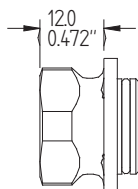

The valve is available with alternative fittings (see sheet FS20FIT) and an extension.

Image shows FS2020-D2-6F

SPECIFICATION

Weight - 353g (ex fittings).

Fittings - 6

Finish - All aluminium in contact with fuel, chromic anodised.

MF20
AN-6 Male
Fitting

HF20-Q
5/16" Hose
Fitting

FF20
1/4" NPT
Female Fitting

MF20-L
AN-4 Male
Fitting

HF20
3/8" Hose
Fitting

FF20-A
1/8" NPT
Female Fitting

BF20
AN-6 Male
Banjo Fitting

HF20-E
1/4" Hose
Fitting