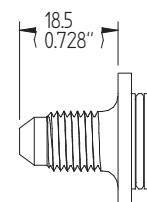

The valve is available with alternative fittings (see sheet FS20FIT) and an extension.

Image shows FS2020-D2-6F

SPECIFICATION

Weight - 353g (ex fittings).

Fittings - 6

Finish - All aluminium in contact with fuel, chromic anodised.

MF20
AN-6 Male
Fitting

HF20-Q
5/16" Hose
Fitting

FF20
1/4" NPT
Female Fitting

MF20-L
AN-4 Male
Fitting

HF20
3/8" Hose
Fitting

FF20-A
1/8" NPT
Female Fitting

BF20
AN-6 Male
Banjo Fitting

HF20-E
1/4" Hose
Fitting

EF20
AN-6 Male
Elbow Fitting

BF20-J
AN-4 Banjo
Fitting

BF20-H
3/8" Hose
Banjo Fitting

BF20-E
1/4" Hose
Banjo Fitting