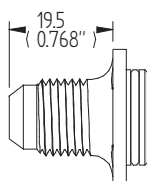

HF20-Q
5/16" Hose
Fitting