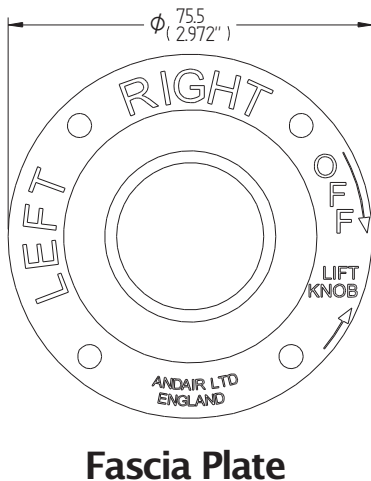

Duplex Fuel Selectors are valves that have two separate compartments so that two independent fuel lines can be switched simultaneously. This makes them ideal for fuel injected or diesel engines where there needs to be a return line. The great aspect of these valves is that the fuel can be returned to the same tank from which it was drawn, thus preventing dumping fuel overboard.

The FS2020-D2 Duplex fuel selector is a 3/8" feed and return valve, between two fuel tanks (LEFT - RIGHT).

The Valve lever incorporates a safety feature where the red button has to be raised to switch the fuel to the OFF position. Inside the valve is a highly polished ball, packed with PTFE seal glands. This ensures a smooth and leak free operation.

The valve is available with alternative fittings (see sheet FS20FIT) and an extension.

Image shows FS2020-D2-6F

SPECIFICATION

Weight - 353g (ex fittings).

Fittings - 6

Finish - All aluminium in contact with fuel, chromic anodised.