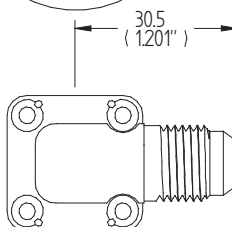

The valve is available with alternative fittings (see sheet FS20FIT) and an extension.

Image shows FS2020-D2-6F

SPECIFICATION

Weight - 353g (ex fittings).

Fittings - 6

Finish - All aluminium in contact with fuel, chromic anodised.

MF20
AN-6 Male
Fitting

HF20-Q
5/16" Hose
Fitting

FF20
1/4" NPT
Female Fitting

MF20-L
AN-4 Male
Fitting

HF20
3/8" Hose
Fitting

FF20-A
1/8" NPT
Female Fitting

BF20
AN-6 Male
Banjo Fitting

HF20-E
1/4" Hose
Fitting

EF20
AN-6 Male
Elbow Fitting

BF20-J
AN-4 Banjo
Fitting

BF20-H
3/8" Hose
Banjo Fitting

BF20-E
1/4" Hose
Banjo Fitting