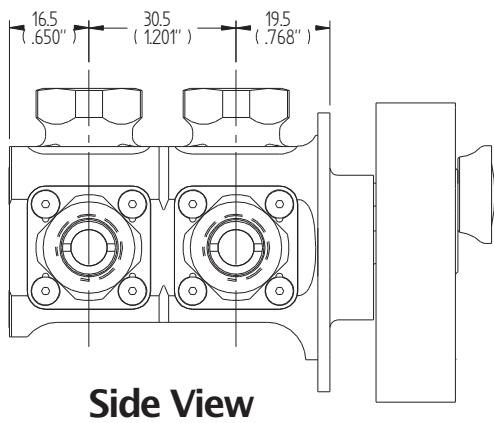

The valve is available with alternative fittings (see sheet FS20FIT) and an extension.

Image shows FS2020-D2-6F

SPECIFICATION

Weight - 353g (ex fittings).

Fittings - 6

Finish - All aluminium in contact with fuel, chromic anodised.