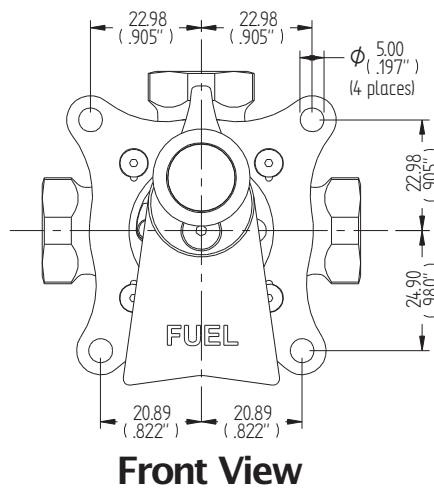

Duplex Fuel Selectors are valves that have two separate compartments so that two independent fuel lines can be switched simultaneously. This makes them ideal for fuel injected or diesel engines where there needs to be a return line. The great aspect of these valves is that the fuel can be returned to the same tank from which it was drawn, thus preventing dumping fuel overboard.

The FS2020-D2 Duplex fuel selector is a 3/8" feed and return valve, between two fuel tanks (LEFT - RIGHT).

The Valve lever incorporates a safety feature where the red button has to be raised to switch the fuel to the OFF position. Inside the valve is a highly polished ball, packed with PTFE seal glands. This ensures a smooth and leak free operation.

The valve is available with alternative fittings (see sheet FS20FIT) and an extension.

Image shows FS2020-D2-6F

SPECIFICATION

Weight - 353g (ex fittings).

Fittings - 6

Finish - All aluminium in contact with fuel, chromic anodised.