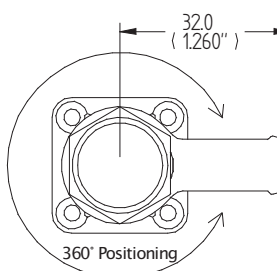

The valve is available with alternative fittings (see sheet FS20FIT) and an extension.

Image shows FS2020-D2-6F

SPECIFICATION

Weight - 353g (ex fittings).

Fittings - 6

Finish - All aluminium in contact with fuel, chromic anodised.

MF20
AN-6 Male
Fitting

HF20-Q
5/16" Hose
Fitting

FF20
1/4" NPT
Female Fitting

MF20-L
AN-4 Male
Fitting

HF20
3/8" Hose
Fitting

FF20-A
1/8" NPT
Female Fitting

BF20
AN-6 Male
Banjo Fitting

HF20-E
1/4" Hose
Fitting

EF20
AN-6 Male
Elbow Fitting

BF20-J
AN-4 Banjo
Fitting

BF20-H
3/8" Hose
Banjo Fitting

BF20-E
1/4" Hose
Banjo Fitting